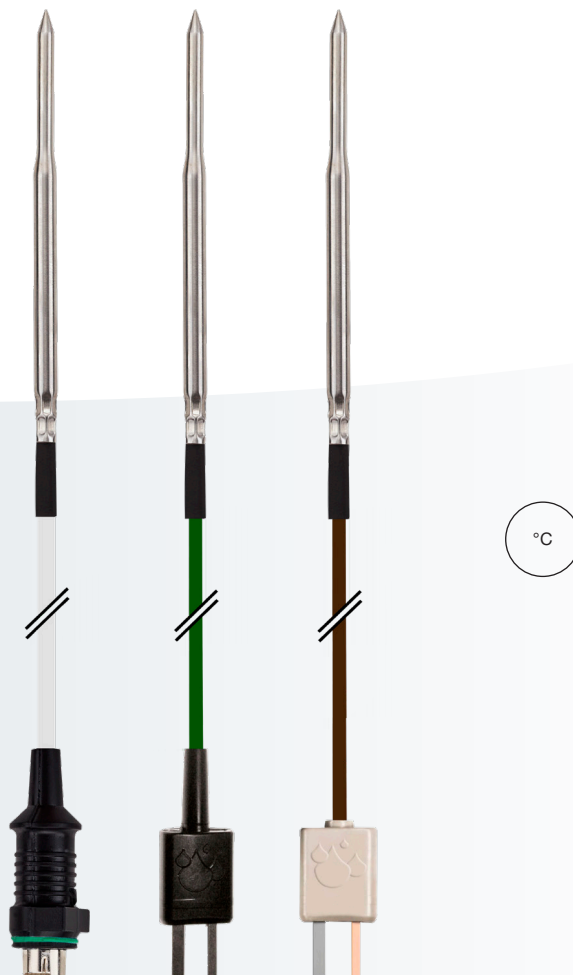

Configurable penetration probes with flat cable

Variable cable length
and high accuracy

Cable lengths between 0.3 and 29.5 m available

Selection of cable length in configurator

Precise measurement with thermocouple type T

Based on the proven penetration temperature probes, customer requirements can be fulfilled even better now. For all available sensor types (NTC, Pt100, thermocouple) cable lengths up to 29.5 m can be selected in a configurator. Additionally, we introduce a more precise thermocouple probe with an accuracy of ± 0.5 °C (type T, class 1).

The probes can be used with the monitoring system testo Saveris Pharma, portable instruments like testo 735 and data loggers like testo 175/176 depending on their specific connection/sensor types.

On individual request, we can also produce these probes in further customized versions:

- with individualized sleeve (length, diameter, form etc.)
- with open wire ends
- or fully adapted to your specific application.

	Configurable penetration probe (NTC) 870572 1001	Configurable penetration probe (Pt100) 870572 7001	Configurable penetration probe (TC type K) 870572 9001	Precise penetration probe (TC type T) 8711 0027
Order number				
Sensor type	NTC	Pt100	TE Typ K	TE Typ T
Measuring range	-40 to +125 °C	-85 to +150 °C	-40 to +220 °C	-40 to +250 °C
Accuracy	±0.2 °C (-25 to +80 °C) ±0.005 * T (> +100 °C) ±0.4 °C (remain. measuring range)	±(0.15 + 0.002 * T) °C (Class A)	±1.5 °C (Class 1)	±0.5 °C (Class 1)
t ₉₀ (in moving liquid)	6 s	20 s	4 s	4 s
Probe sleeve				
- Length	90 mm			
- Diameter	5 mm, tapered to 3.6 mm			
Cable				
- Length	configurable between 0.3 m and 29.5 m			2 m
- Diameter	1,2 x 3.8 mm	1.5 x 2.4 mm		1.2 x 2.0 mm
Protection class	IP 54			
Connector	mini-DIN plug	mini-TC plug type K		mini-TC plug type T