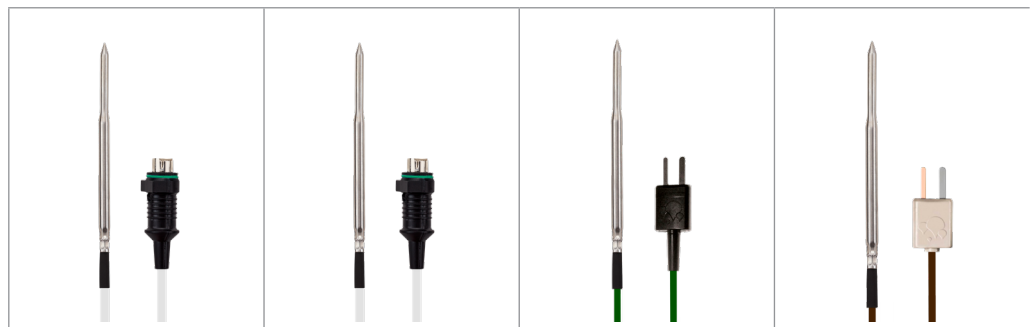

Configurable penetration probes with flat cable

Variable cable length
and high accuracy

Cable lengths between 0.3 and 29.5 m available

Selection of cable length in configurator

Precise measurement with thermocouple type T

Based on the proven penetration temperature probes, customer requirements can be fulfilled even better now. For all available sensor types (NTC, Pt100, thermocouple) cable lengths up to 29.5 m can be selected in a configurator. Additionally, we introduce a more precise thermocouple probe with an accuracy of ± 0.5 °C (type T, class 1).

The probes can be used with the monitoring system testo Saveris Pharma, portable instruments like testo 735 and data loggers like testo 175/176 depending on their specific connection/sensor types.

On individual request, we can also produce these probes in further customized versions:

- with individualized sleeve (length, diameter, form etc.)
- with open wire ends
- or fully adapted to your specific application.

	Configurable penetration probe (NTC) 870572 1001	Configurable penetration probe (Pt100) 870572 7001	Configurable penetration probe (TC type K) 870572 9001	Precise penetration probe (TC type T) 8711 0027
Order number				
Sensor type	NTC	Pt100	TE Typ K	TE Typ T
Measuring range	-40 to +125 °C	-85 to +150 °C	-40 to +220 °C	-40 to +250 °C
Accuracy	±0.2 °C (-25 to +80 °C) ±0.005 * T (> +100 °C) ±0.4 °C (remain. measuring range)	±(0.15 + 0.002 * T) °C (Class A)	±1.5 °C (Class 1)	±0.5 °C (Class 1)
t ₉₀ (in moving liquid)	6 s	20 s	4 s	4 s
Probe sleeve				
- Length	90 mm			
- Diameter	5 mm, tapered to 3.6 mm			
Cable				
- Length	configurable between 0.3 m and 29.5 m			2 m
- Diameter	1,2 x 3.8 mm	1.5 x 2.4 mm		1.2 x 2.0 mm
Protection class	IP 54			
Connector	mini-DIN plug	mini-TC plug type K		mini-TC plug type T